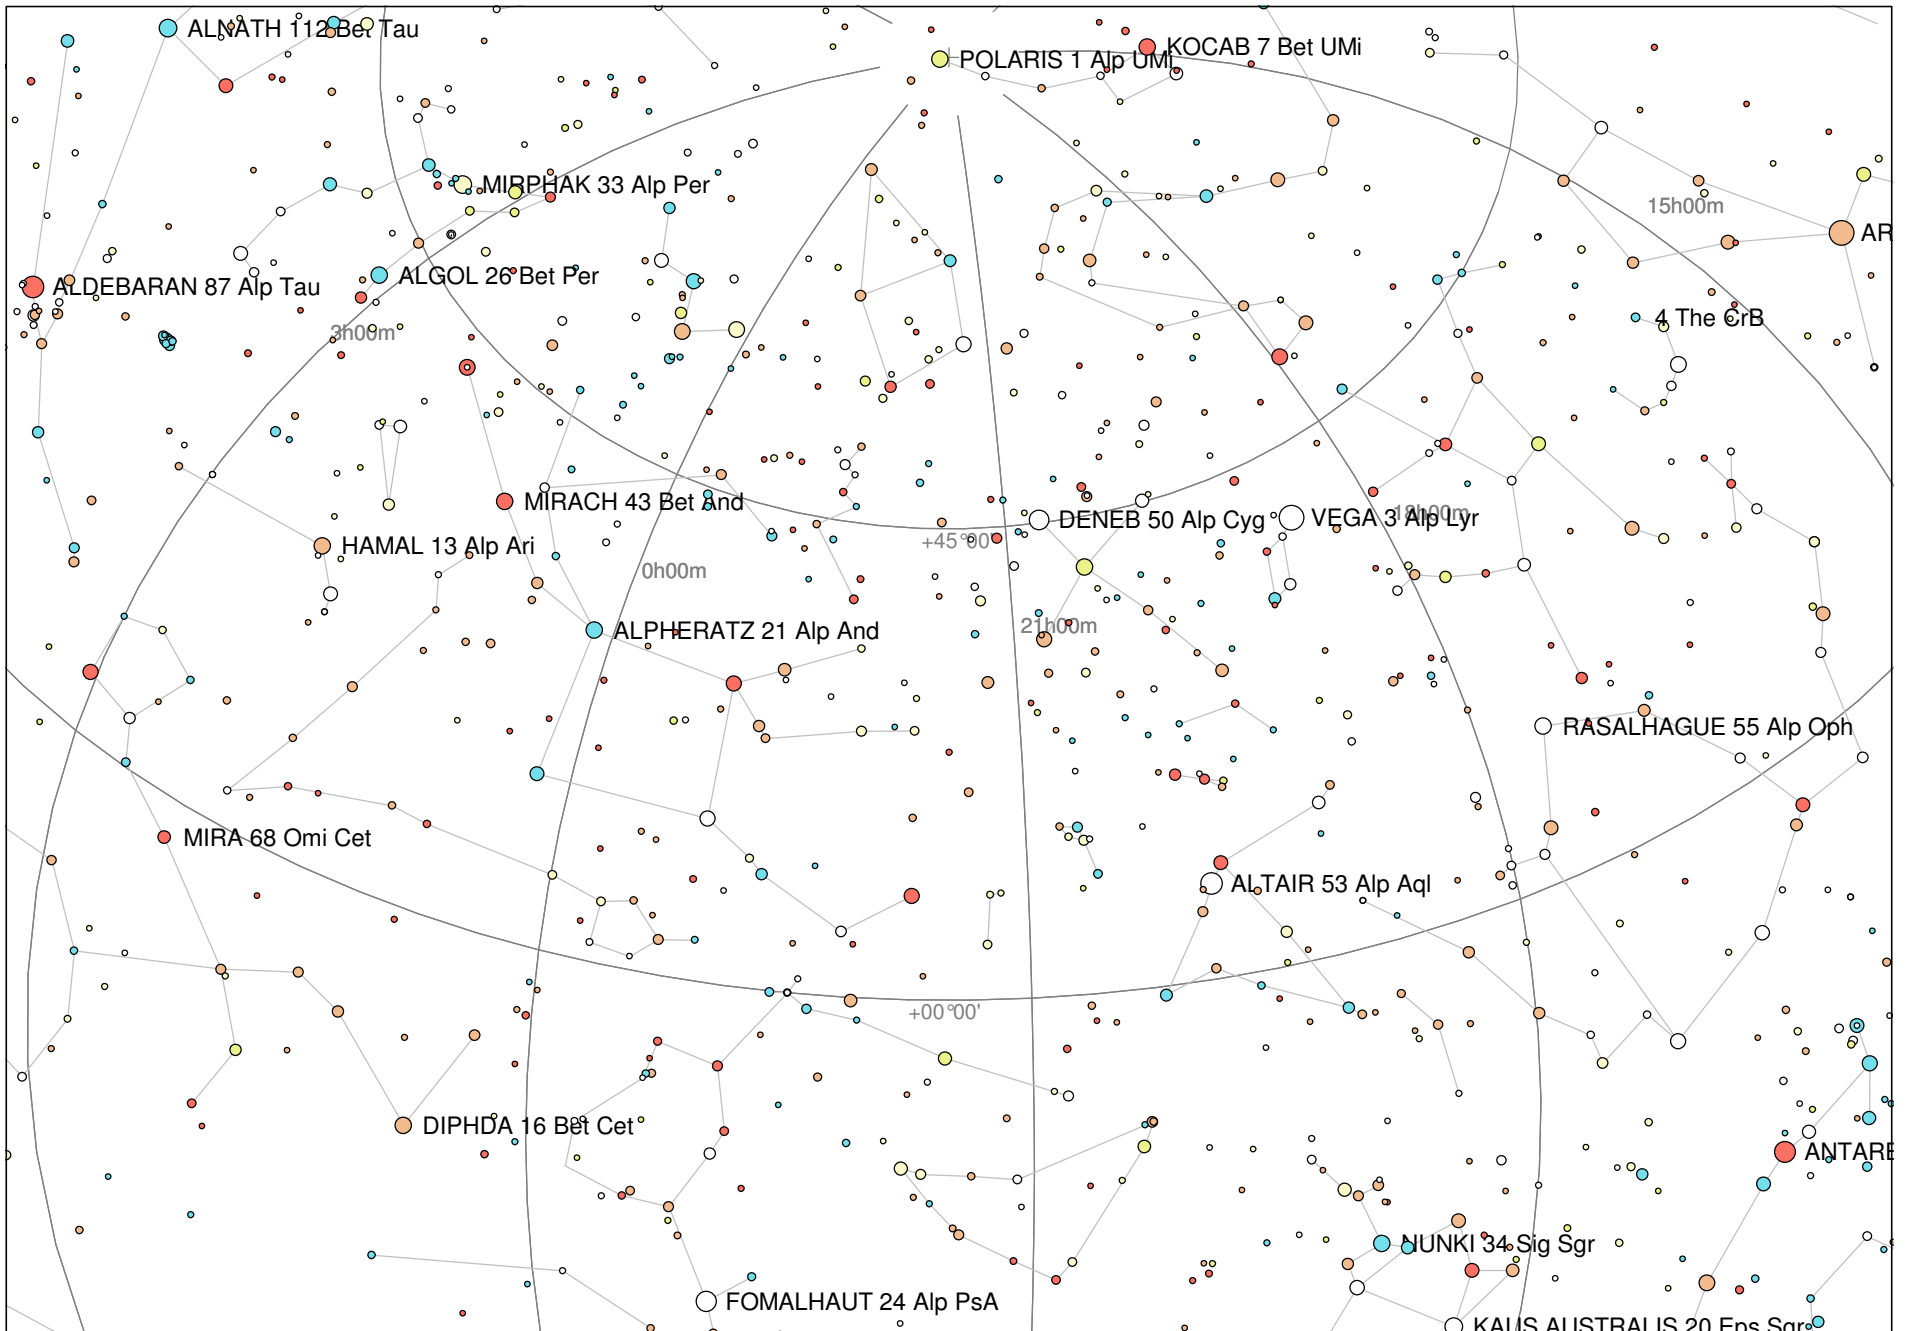

21.5 Hour

Portland 2007-12-10 20h00m C: 21h30m +31°32' L: +180°00' O: 0° ARC EQ Cat: BSC
 15h32m55.80s +31°21'33.0" * HR 5778 HD138749 Fl: 4 Ba:The const:CrB mV: 4.14 b-v:-0.13 sp: B6Vnne pm:-0.019 -0.011

Magnitude: 0 1 2 3 4 5 Variable Double Comet Asteroid Planet

Nebula: Gx Oc Gc Pl Neb N+C Star Unk B-V: < -0.3 -0.1 0.2 0.5 0.8 1.3 >