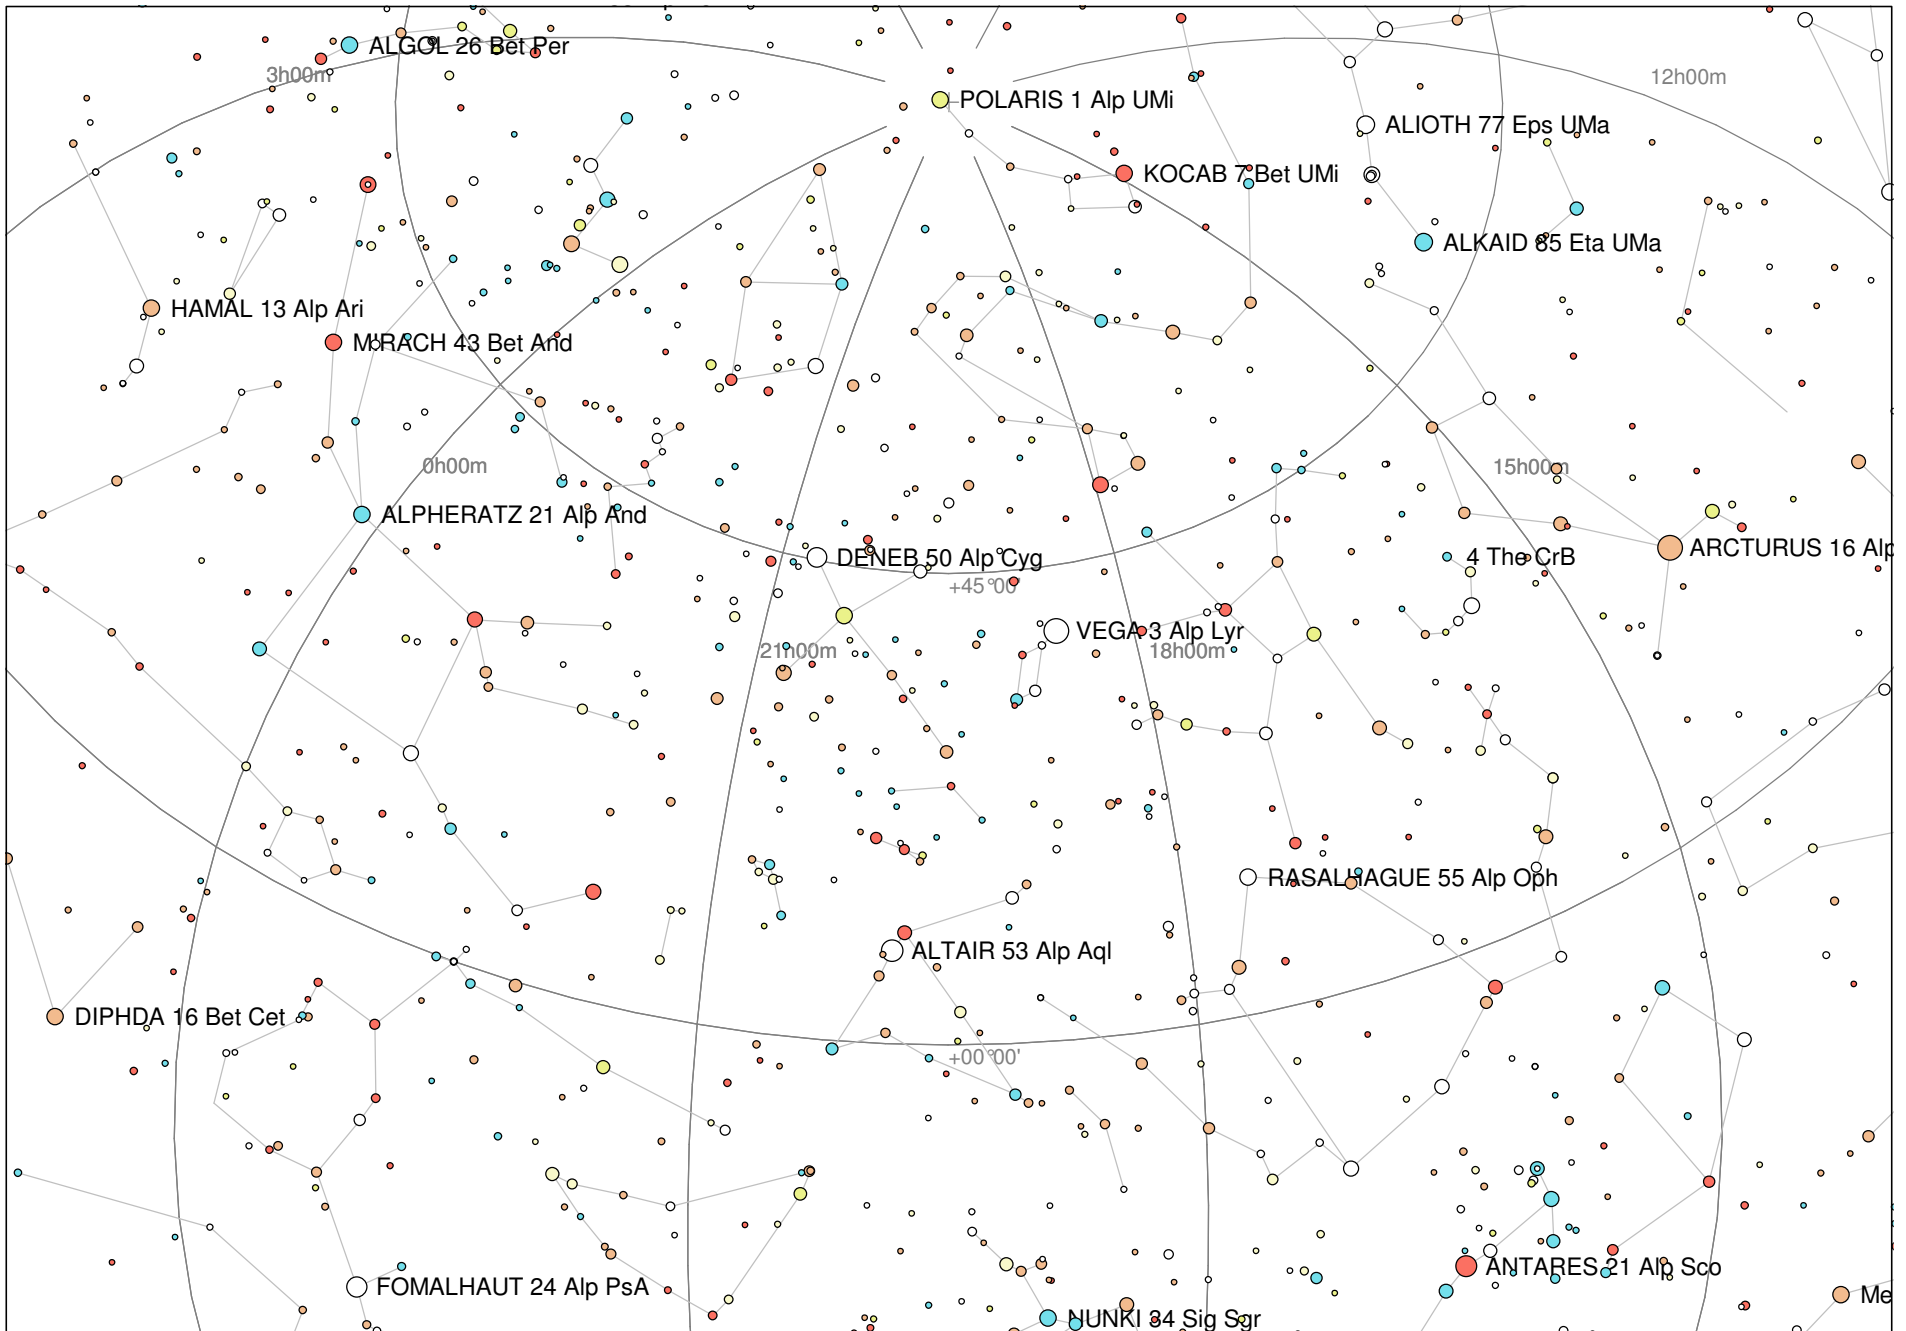

# 19.5 Hour

Portland 2007-12-10 20h00m C: 19h30m +35°48' L:+180°00' O:0° ARC EQ Cat: BSC  
 15h32m55.80s +31°21'33.0" \* HR 5778 HD138749 Fl: 4 Ba:The const:CrB mV: 4.14 b-v:-0.13 sp: B6Vnne pm:-0.019 -0.011

○ ○ ○ ○ ○ ○	⊙	●	☄	♁	♃
Magnitude: :0 1 2 3 4 5	Variable	Double	Comet	Asteroid	Planet
Nebula: Gx Oc Gc Pl Neb N+C Star Unk					
B-V: < -0.3 -0.1 0.2 0.5 0.8 1.3 >					