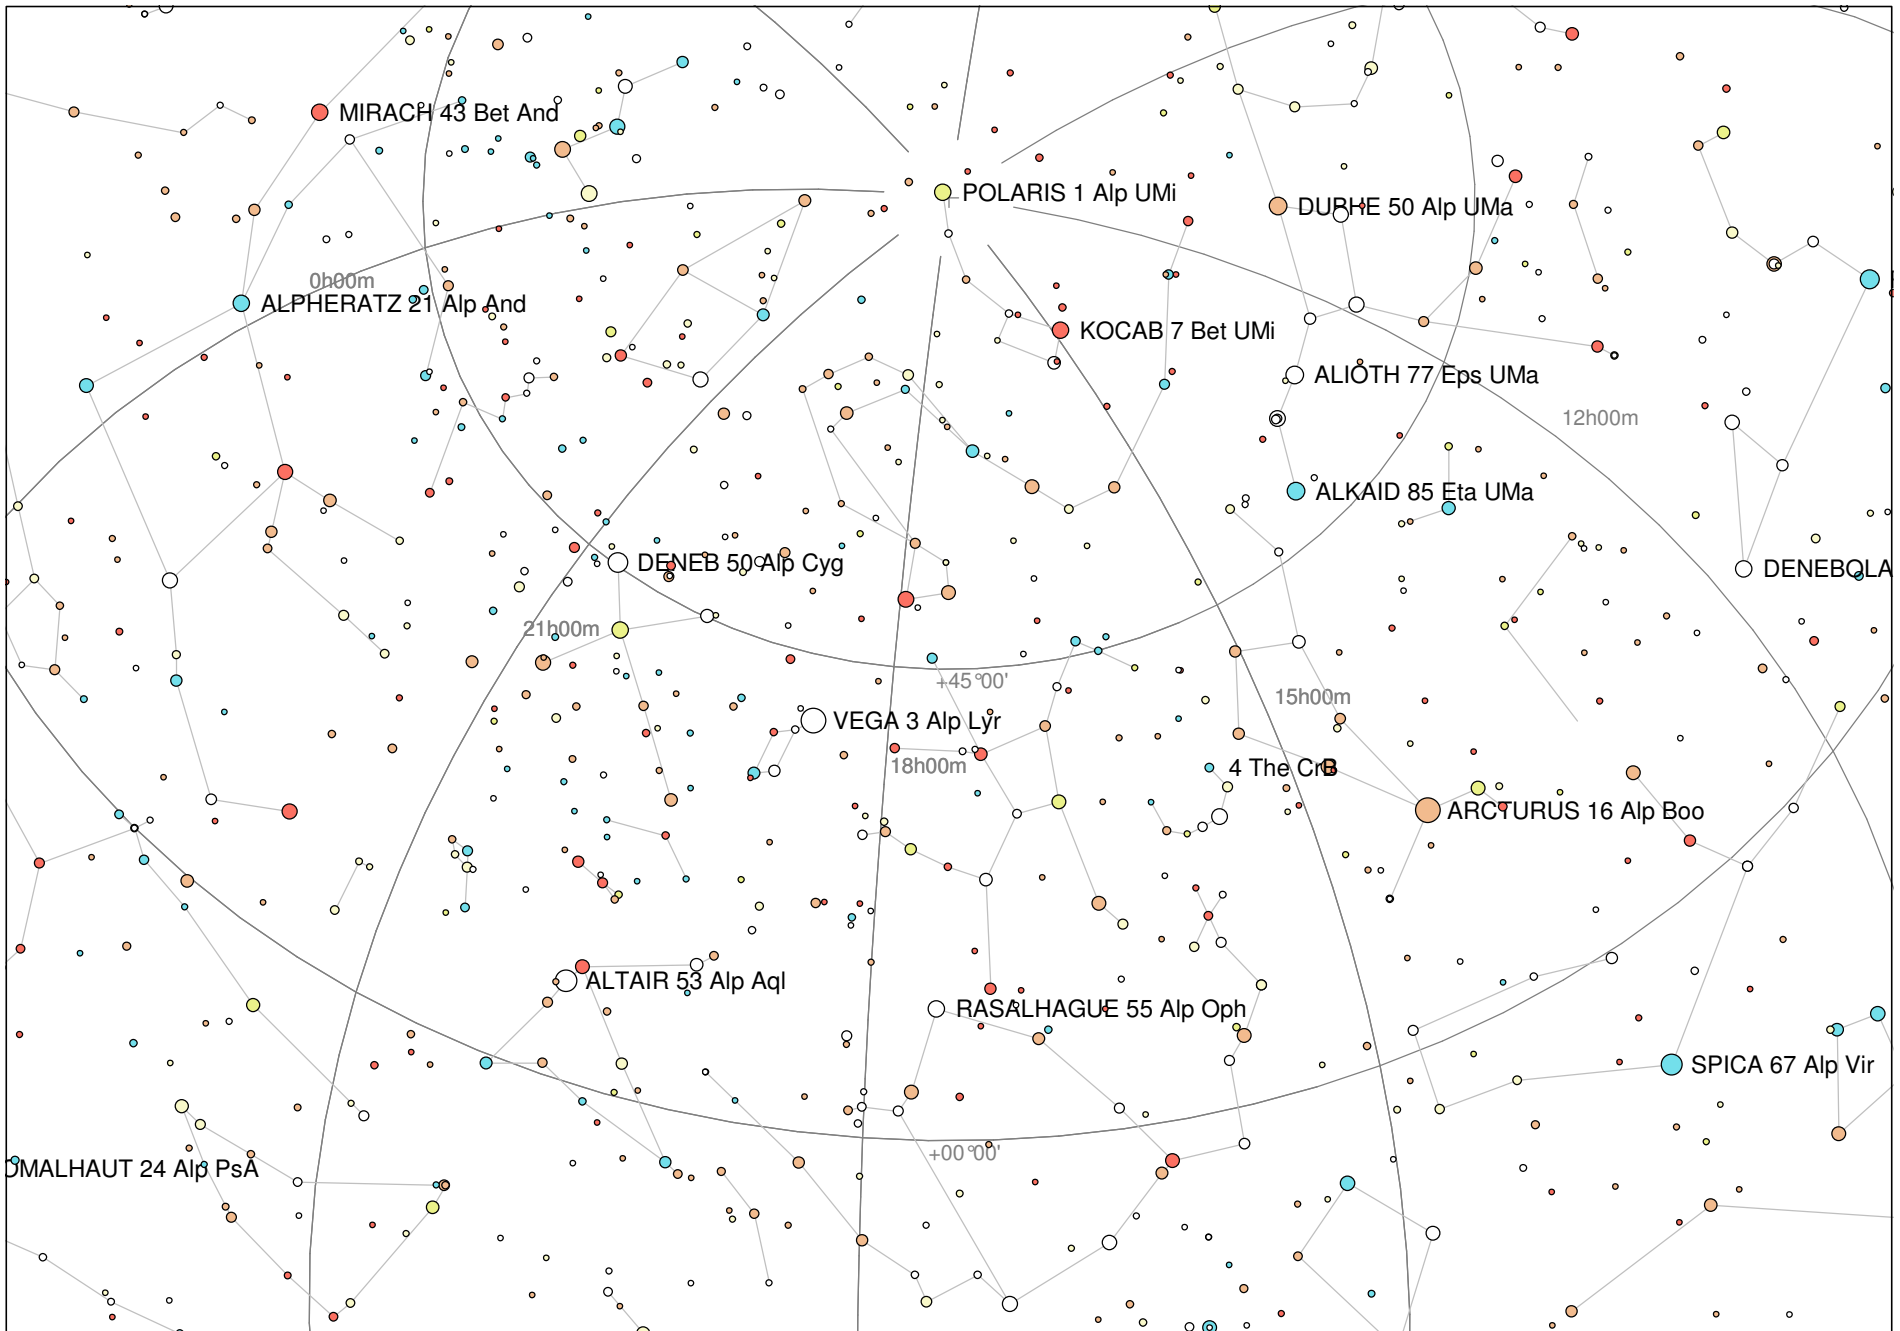

# 17.5 Hour

Portland 2007-12-10 20h00m C: 17h30m +44°57' L:+180°00' O:0° ARC EQ Cat: BSC  
 15h32m55.80s +31°21'33.0" \* HR 5778 HD138749 Fl: 4 Ba:The const:CrB mV: 4.14 b-v:-0.13 sp: B6Vnne pm:-0.019 -0.011

Magnitude: ○ ○ ○ ○ ○ ○ ○  
 ○ Variable ○ Double ○ Comet ○ Asteroid ○ Planet

Nebula: ○ Gx ○ Oc ⊕ Gc ○ PI □ Neb +C Star Unk  
 B-V: < -0.3 -0.1 0.2 0.5 0.8 1.3 >