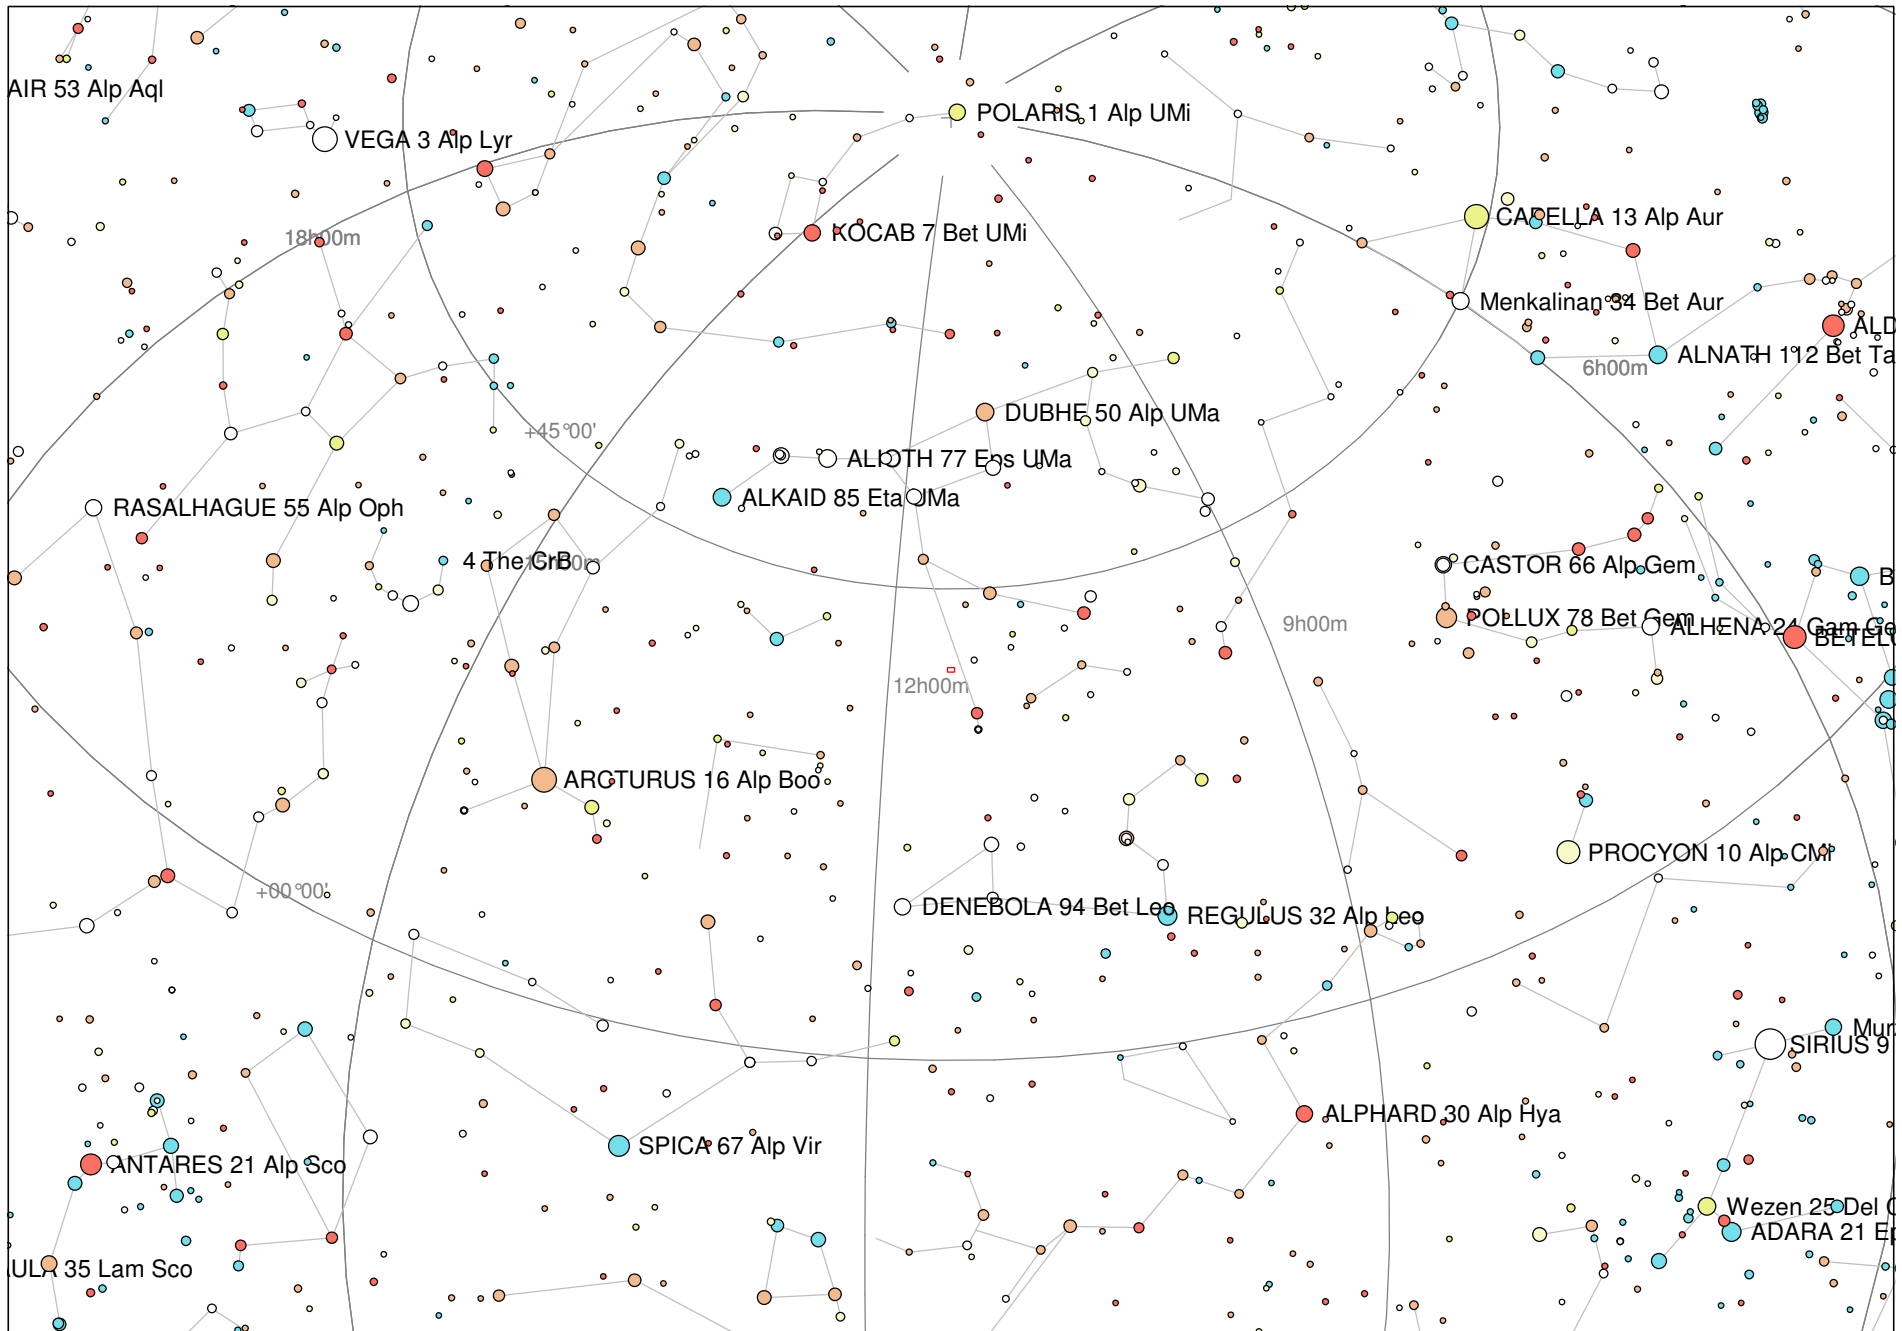

11.5 Hour

Magnitude: 0 1 2 3 4 5	Variable	Double	Comet	Asteroid	Planet
Nebula: Gx Oc Gc Pl Neb N+C Star Unk	B-V: < -0.3 -0.1 0.2 0.5 0.8 1.3 >				