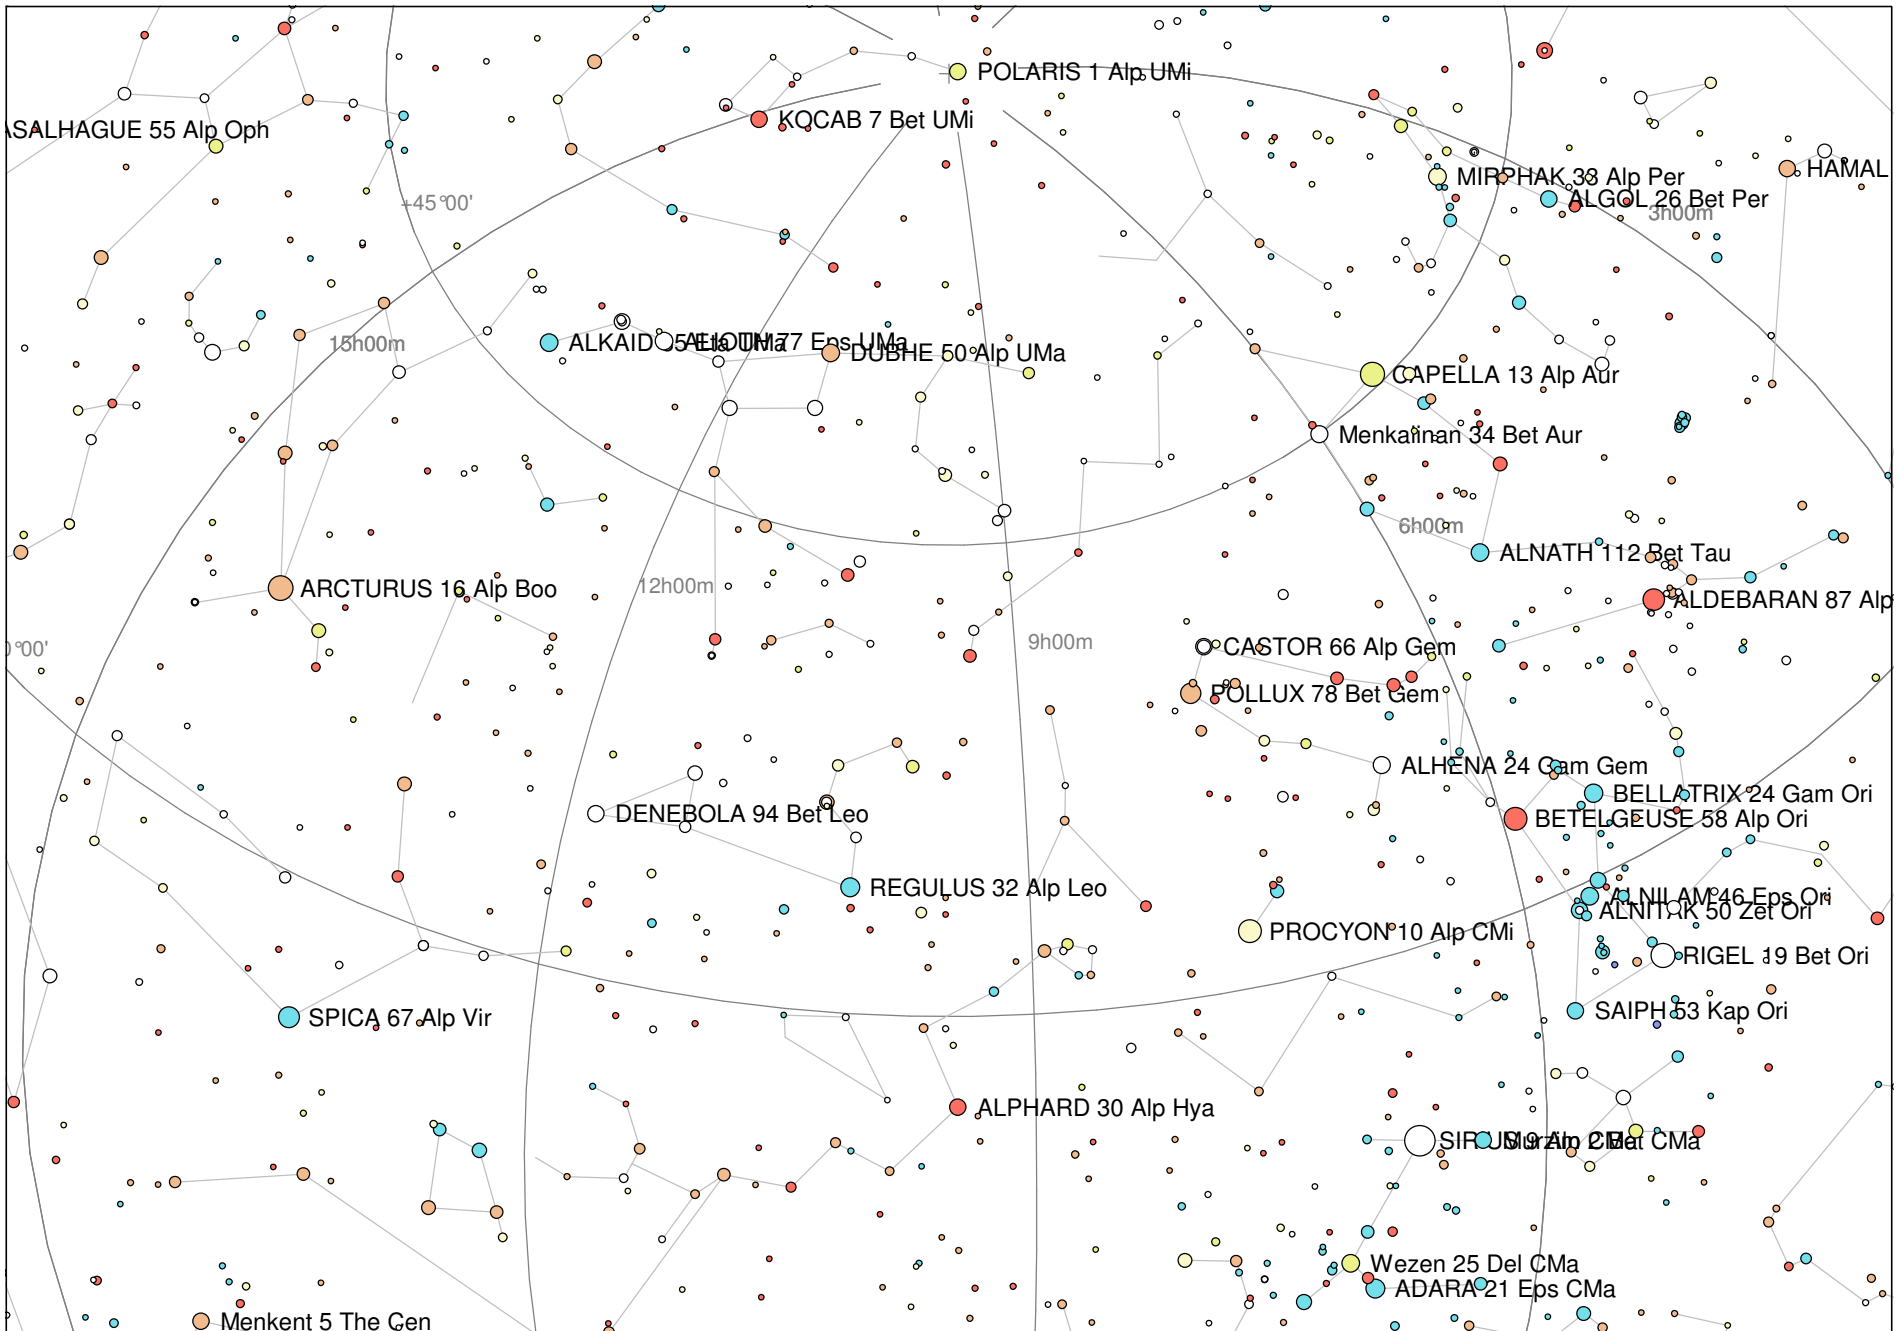

09.5 Hour

Portland 2007-12-10 20h00m C: 9h31m +33°06' L:+180°00' O:0° ARC EQ Cat: BSC
 2h19m20.70s -02°58'39.0" * HR 681 HD 14386 Fl: 68 Ba:Omi const:Cet mV: 3.04 b-v: 1.42 sp: M7IIIe+Bep pm:-0.008 -0.237 ;MIRA

Magnitude: ○ 0 ○ 1 ○ 2 ○ 3 ○ 4 ○ 5 ⊙ Variable ● Double ☄ Comet ✦ Asteroid (7) Planet

Nebula: ○ Gx ○ Oc ⊕ Gc ○ PI □ Neb +C Star Unk B-V: < -0.3 -0.1 0.2 0.5 0.8 1.3 >