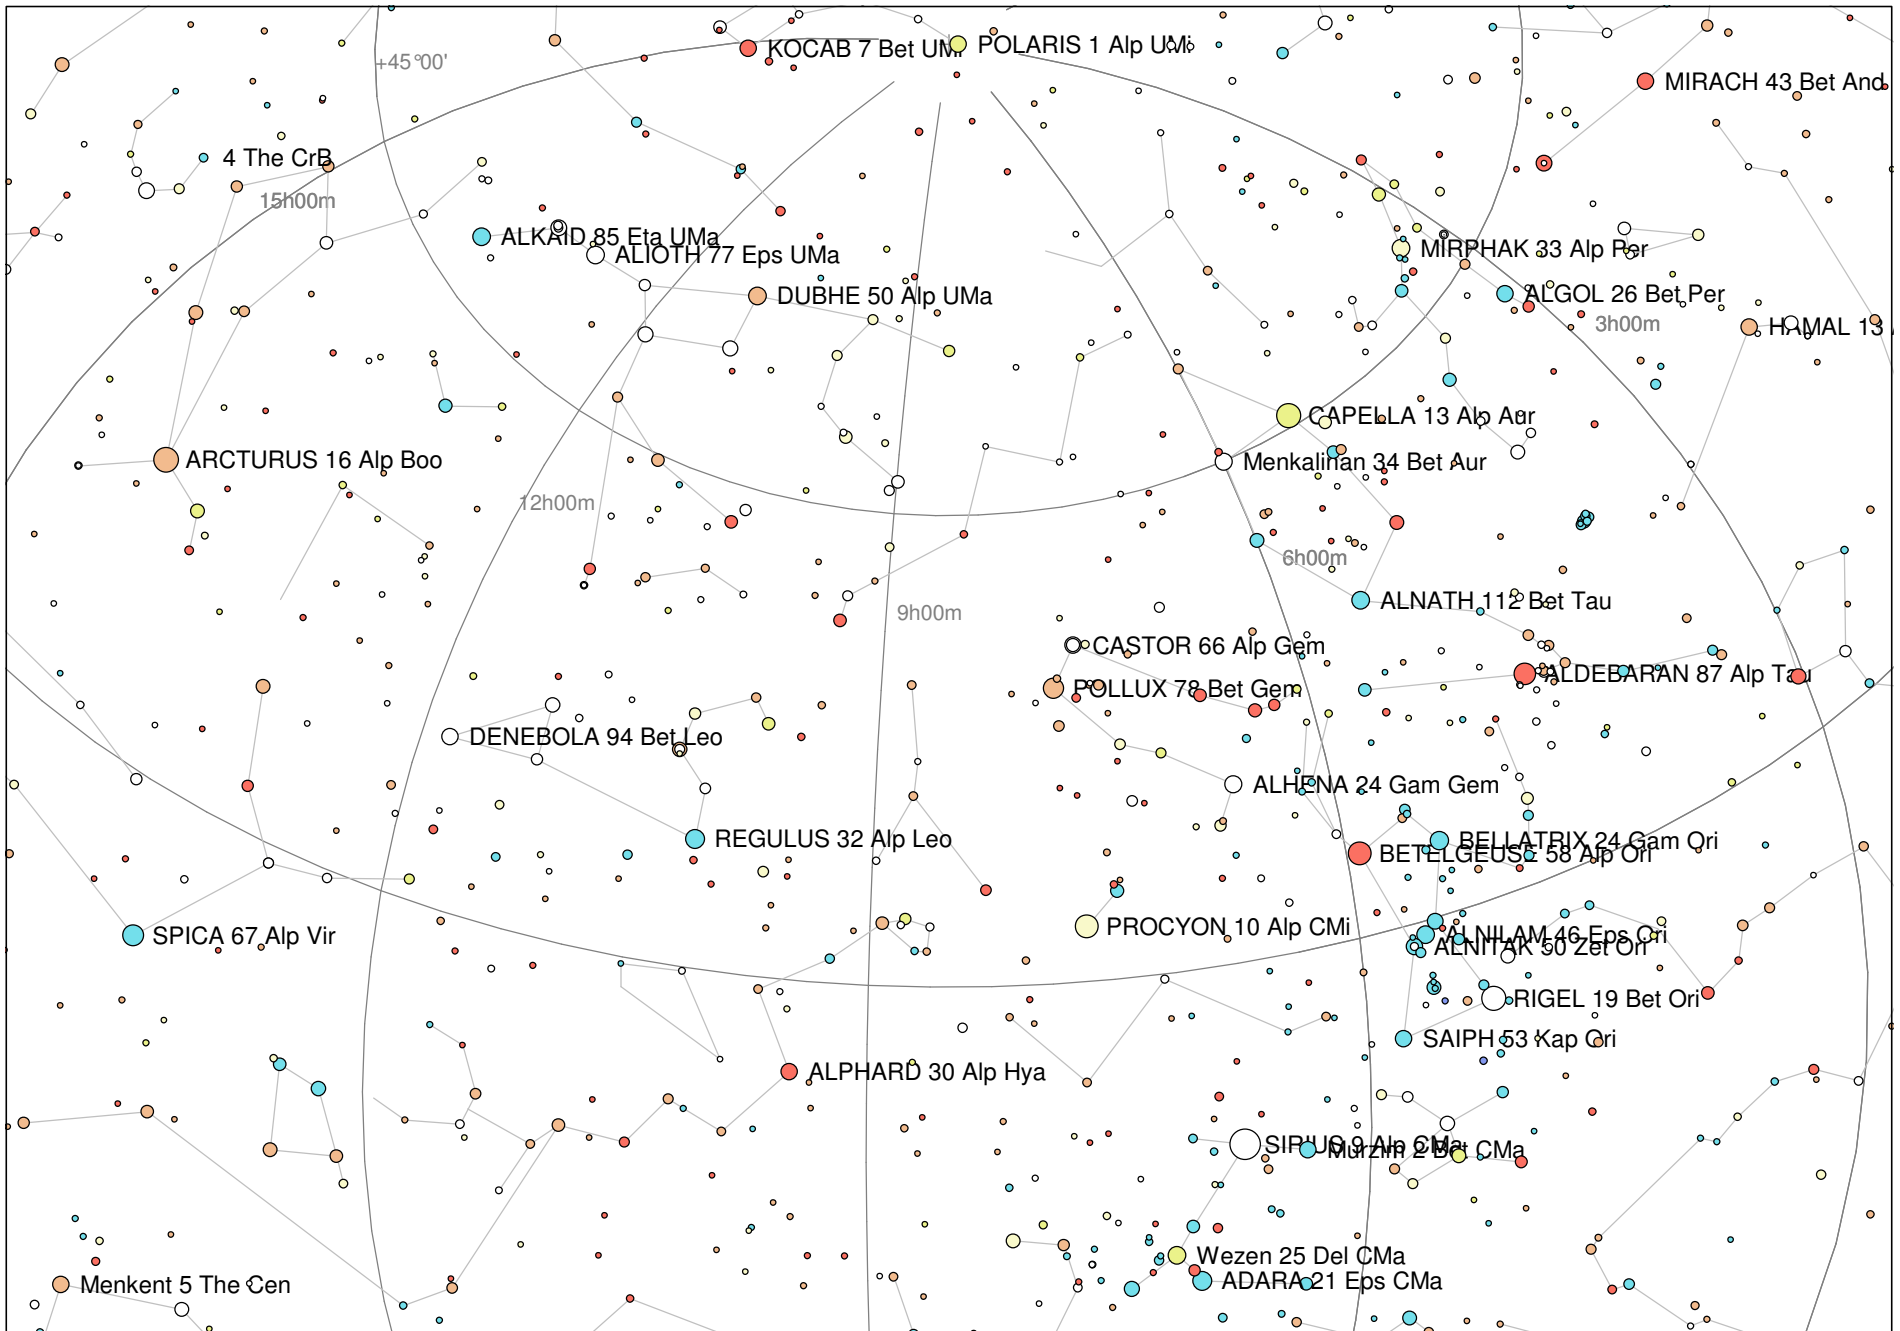

08.5 Hour

Portland 2007-12-10 20h00m C: 8h31m +30°17' L:+180°00' O:0° ARC EQ Cat: BSC
 15h32m55.80s +31°21'33.0" * HR 5778 HD138749 Fl: 4 Ba:The const:CrB mV: 4.14 b-v:-0.13 sp: B6Vnne pm:-0.019 -0.011

Magnitude: 0 1 2 3 4 5 Variable Double Comet Asteroid Planet

Nebula: Gx Oc Gc Pl Neb N+C Star Unk B-V: < -0.3 -0.1 0.2 0.5 0.8 1.3 >